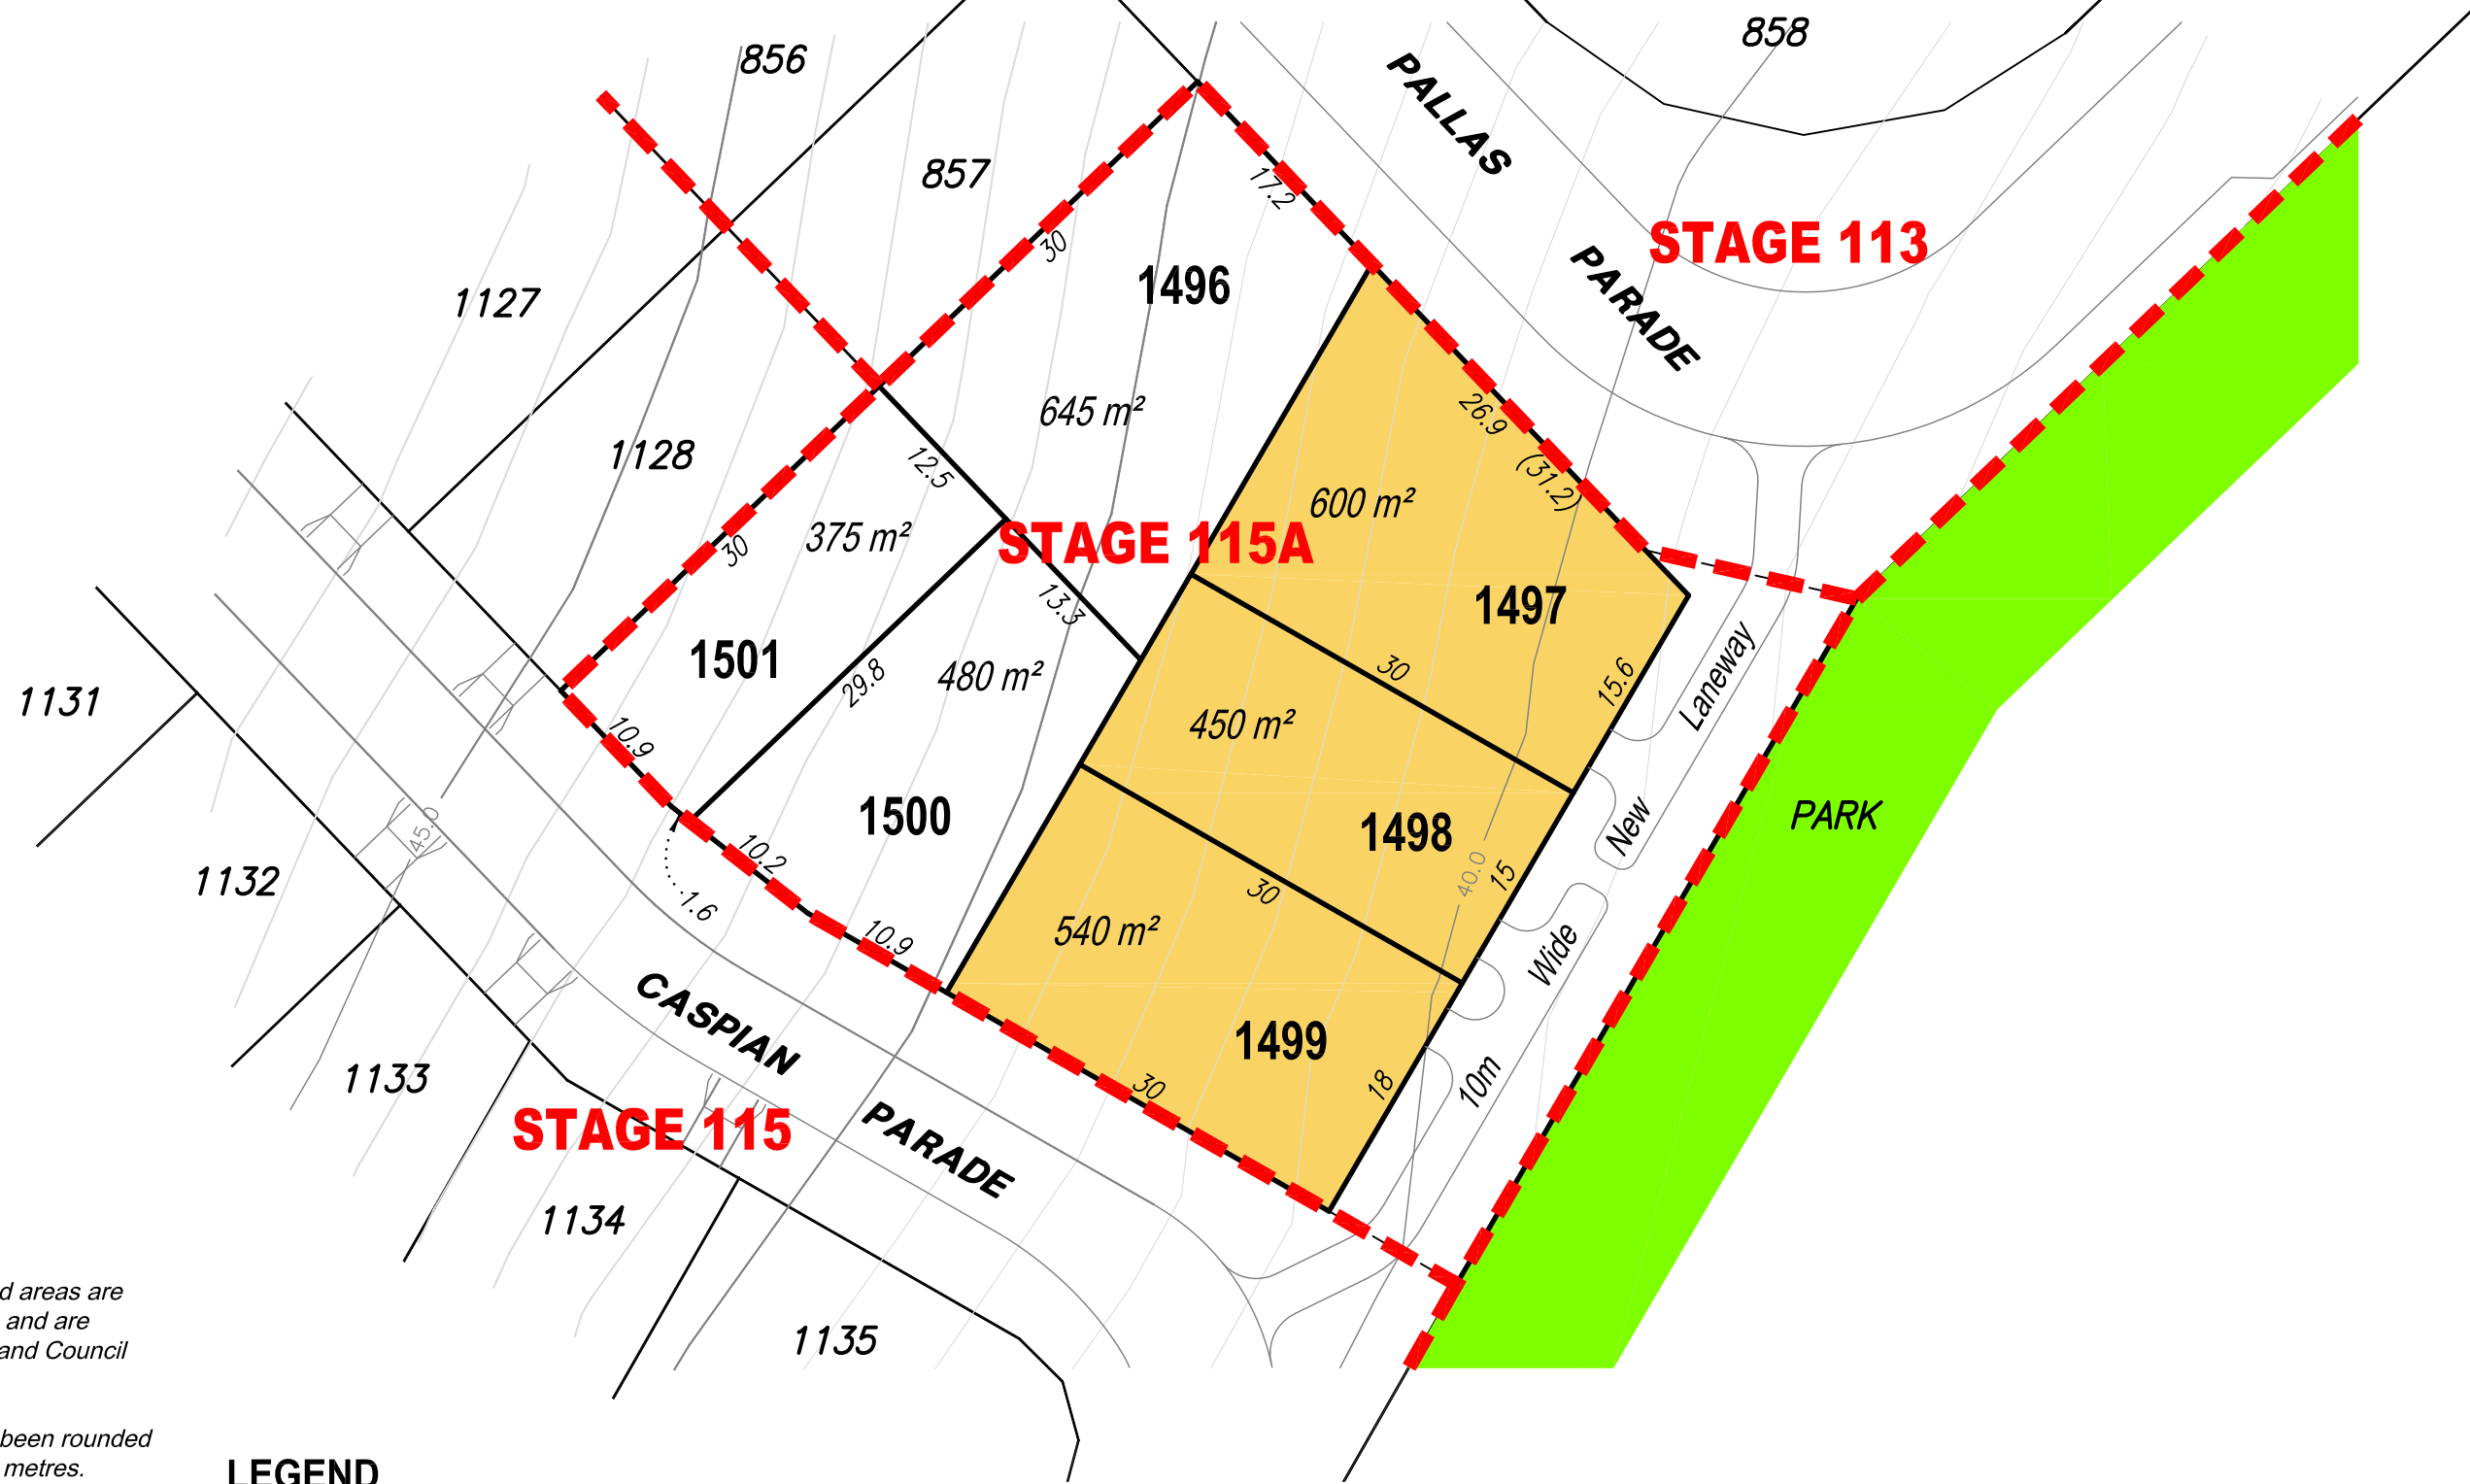

PRELIMINARY ONLY

Note
All dimensions and areas are approximate only, and are subject to survey and Council approval.

Dimensions have been rounded to the nearest 0.1 metres.

The boundaries shown on this plan should not be used for final detailed engineers design.

LEGEND

- - - Stage Boundary
- Mandatory Front Facade Render

CHARACTER CONTROL PLAN WARNER LAKES STAGE 115a